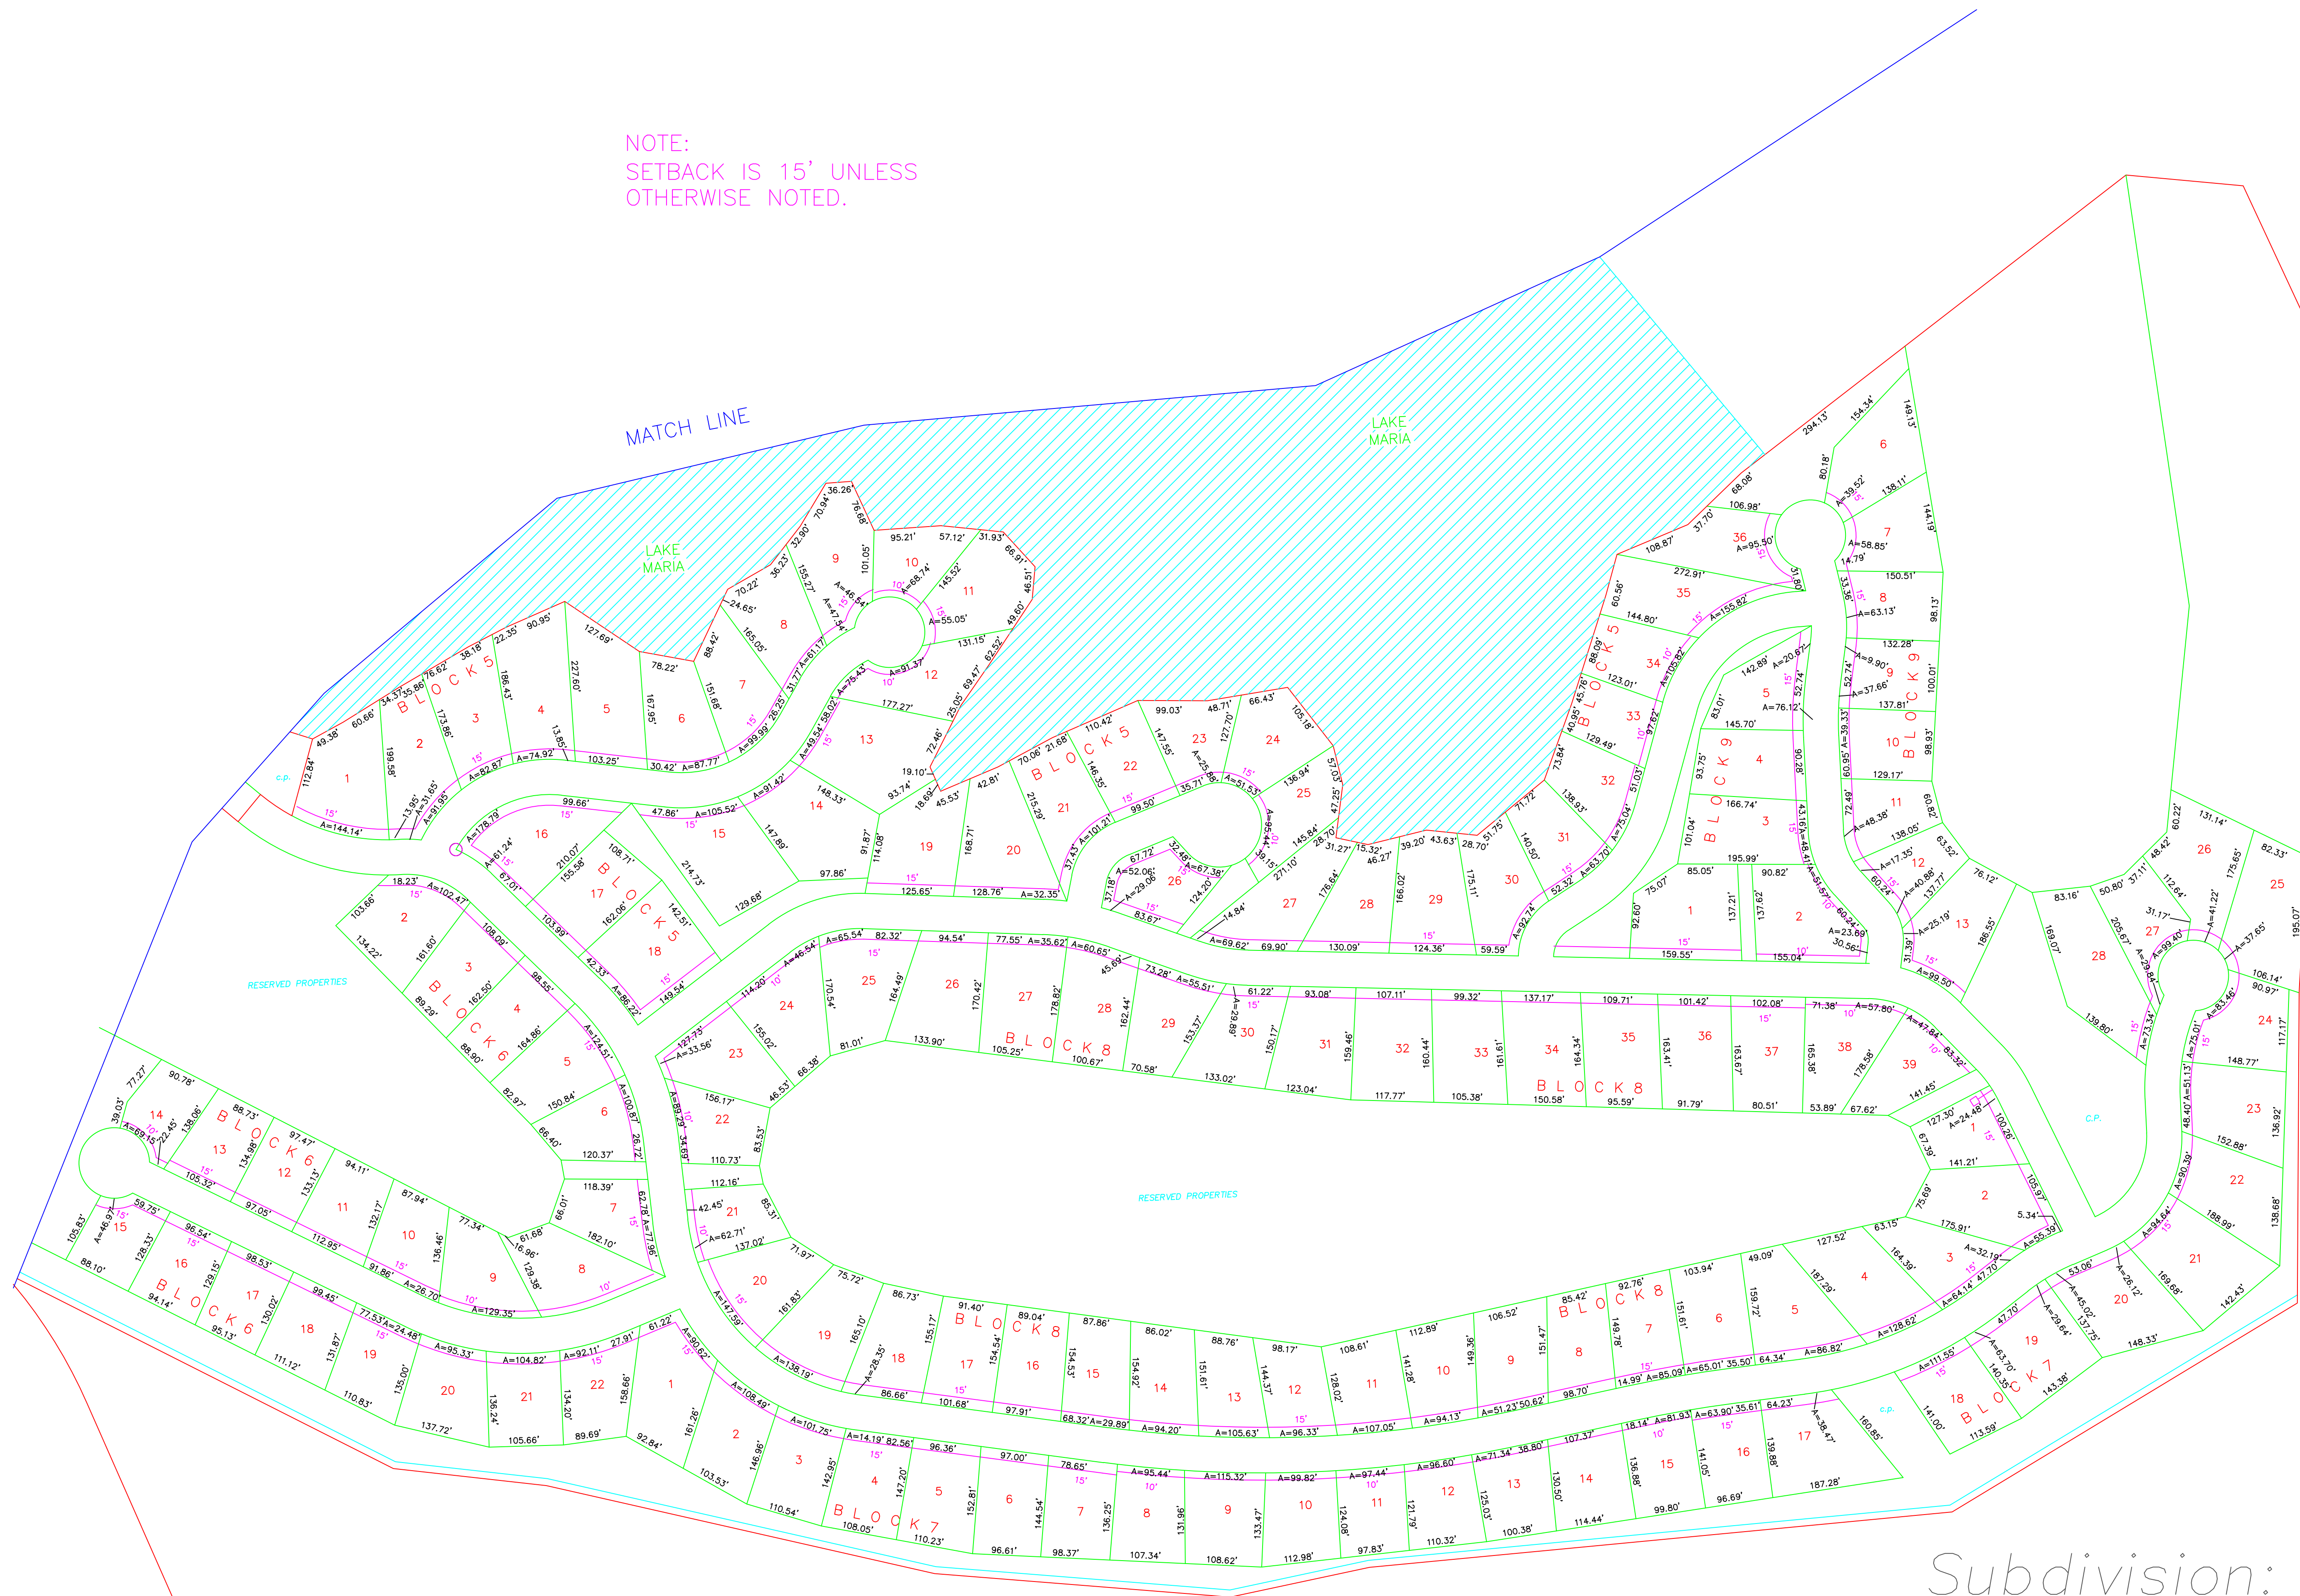

NOTE:  
SETBACK IS 15' UNLESS  
OTHERWISE NOTED.

Subdivision: MARIA

Region 5 – D.M.I.G.  
Diamante, Magellan, Isabella, Granada

[www.propertyHSV.com](http://www.propertyHSV.com)